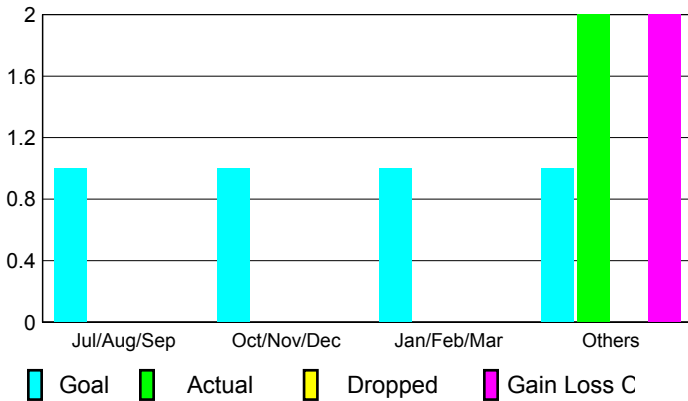

2008-2009 GMT Quarterly Report for District (or Undistricted) **District 18 B**

GMT: **ROY H BARNETTE**

Location: **GEORGIA**

GMT CA: **1 & 2**

CLUBS

Club Results 2008-2009

Clubs 2007-2008

Month	New Club Goal	Actual New Clubs	Actual Dropped Clubs	Gain/Loss of Clubs	Gain/Loss of Clubs
Jul/Aug/Sep	1	0	0	0	0
Oct/Nov/Dec	1	0	0	0	0
Jan/Feb/Mar	1	0	0	0	0
Apr/May/June	1	2	0	2	0
Totals	4	2	0	2	0

Club Results 2008-2009

Goal, New, Dropped, Gain/Loss

Comparison of Club Gain/Loss

Current Year Compared to the Previous Year