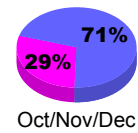

Gender Comparison 2008-2009