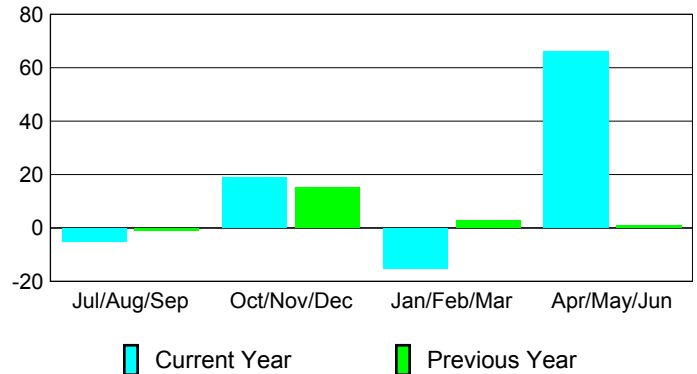

Gender Comparison 2008-2009

Male

Female